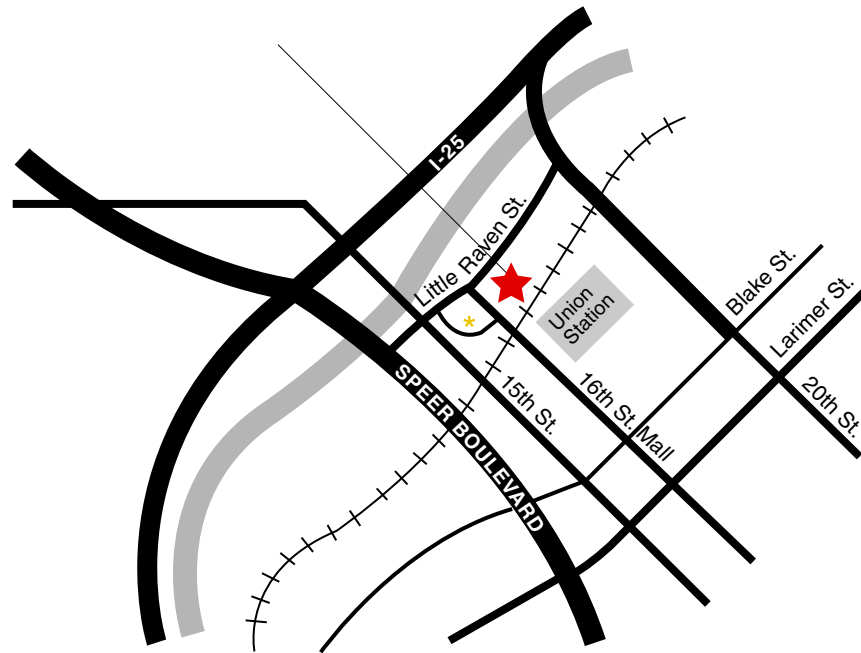

PlatteForum

1610 Little Raven Street, Suite 135
Located in the courtyard by One Riverfront.

Parking

Free 2-hour street parking is available on Little Raven Street.

- * Lighted, paved parking lot on Bassett Circle (first right-hand turn off Little Raven Street from 15th).
\$2 minimum; \$8 maximum.